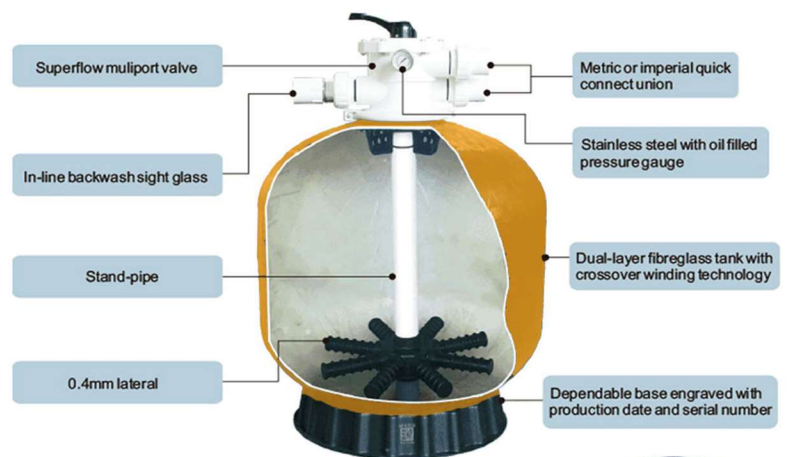

Top-mounted Sand Filters - JTF SERIES

Jopic offers a wide range of the very latest in pool filter technology ensuring your pool water is clear and clean. Our filters' simple operation and minimum maintenance lead the industry in performance, value and dependability. All Jopic filters are engineered and designed to deliver reliable, all-weather performance with minimal care on today's most demanding installations.

- Maximum working temperature of 50°C (122°F)
- Normal working pressure is rated at 280kPa (41psi), with maximum working pressure of 370kpa (54psi)
- Optional water drain can be added upon requested

Technical Details

MODEL	Tank Dia.		MPV size		Filter Area m2	Bed Depth mm	Silica Sand kg	Max Flow Rate		Designed Velocity m3/hr/m2	Back Wash Flow Rate		Max Working Pressure kpa	Gross Weight kg
	mm	inch	mm (AUS)	mm (EU)				lpm	m3/h		lpm	m3/h		
JTF14	346	1.5	40	50	0.1	175	20	80	5	48	84	5	370	12
JTF16	410	1.5	40	50	0.13	230	30	105	6	48	110	7	370	16
JTF18	454	1.5	40	50	0.16	280	40	133	8	48	140	8	370	16.5
JTF21	534	1.5	40	50	0.23	240	85	192	12	48	202	12	370	21.1
JTF25	635	1.5	40	50	0.33	336	155	270	16	48	284	17	370	24.3
JTF28	700	1.5	40	50	0.38	348	210	320	19	48	336	20	370	33
JTF25B	635	2	50	63	0.33	336	155	305	18	48	320	19	370	24.3
JTF28B	700	2	50	63	0.38	348	210	333	20	48	350	21	370	33
JTF32	820	2	50	63	0.5	384	250	420	25	48	441	26	370	41.5
JTF36	920	2	50	63	0.64	384	350	500	30	48	525	31	370	52.3
JTF40	1016	2	50	63	0.79	432	600	550	33	48	578	35	370	95
JTF44	1092	2	50	63	0.98	432	900	630	38	48	662	40	370	115
JTF48	1210	2	50	63	1.13	504	1150	700	42	48	735	44	370	124
JTF56	1404	2	50	63	1.54	708	1800	950	57	48	998	60	370	182.5